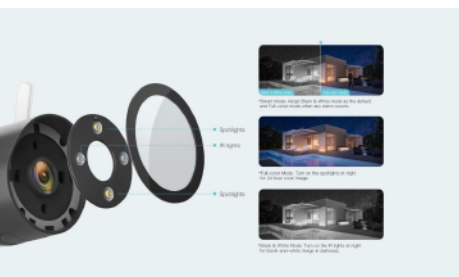

Full Color Image

Equipped with two high-power spotlights and two IR lights, and high sensitive image sensors, your night vision is now lit up and in full-color. There are three available night vision modes: Smart Mode, Full-color Mode, and Black & White Mode.